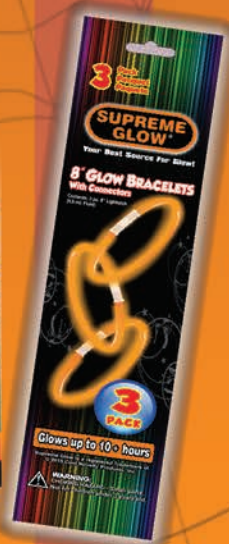

Shippable Case: 18

Master UPC: 107-16148 31509-4

Display UPC: 307-16148 31509-8

Individual UPC: 7-16148 31509-7

**48** PACK  
glow  
8" BRACELET  
COUNTER  
DISPLAY

**48 PACK ASSORTED HALLOWEEN  
8" GLOW BRACELET  
RETAIL COUNTER DISPLAY**

Item #: RCG303UN

Cost Per Piece: \$0.49

Shippable Case: 48

Master UPC: 107-16148 05303-3

Display UPC: 307-16148 05303-7

Individual UPC: 7-16148 37300-4

7-16148 37304-2 / 7-16148 37306-6

**48** PACK  
**glow**  
 NECKLACE  
 COUNTER  
 DISPLAY

**48 PACK ASSORTED HALLOWEEN  
 22" GLOW NECKLACE  
 RETAIL COUNTER DISPLAY  
 ITEM CODE: RCG109UN**  
 Cost Per Piece: \$0.49  
 Shippable Case: 48  
 Master UPC: 107-16148 05109-1  
 Display UPC: 307-16148 05109-5  
 Individual UPC: 7-16148 38110-8  
 7-16148 38114-6 / 7-16148 38116-0