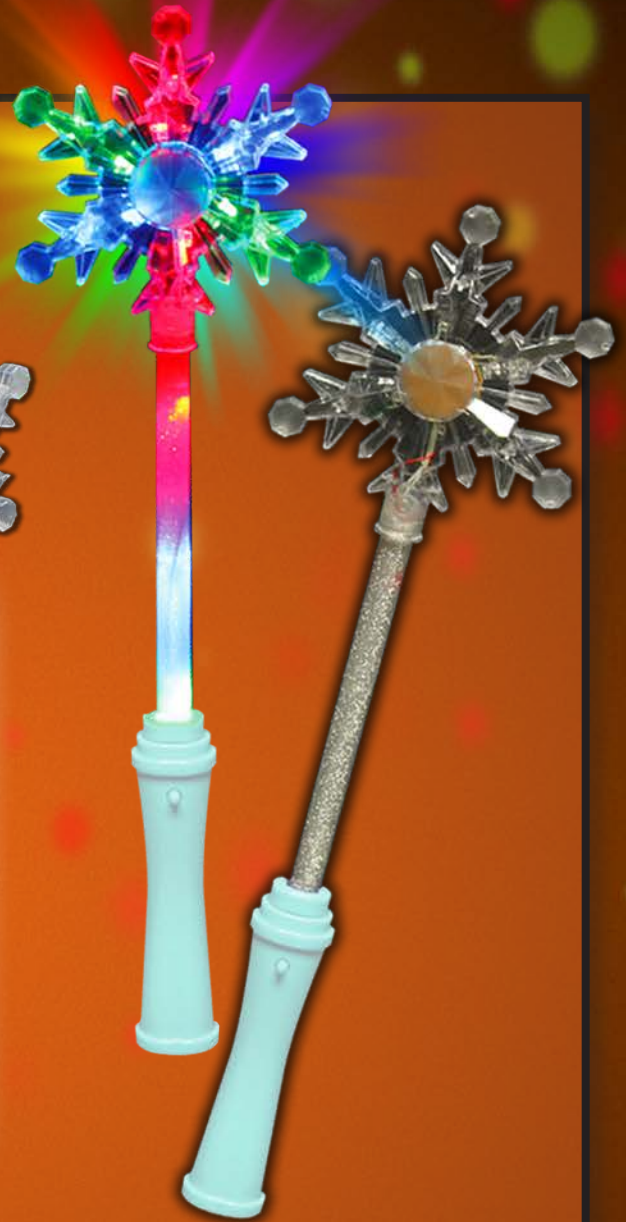

Halloween

LIGHT UP HALLOWEEN WANDS

**12CT LED HALLOWEEN WAND
RETAIL COUNTER DISPLAY**

Item #: RCL211UN

Cost Per Piece: $2.96

Shippable Case: 12

Master UPC:

107-16148 08211-8

Display UPC:

307-16148 08211-2

Individual UPC:

7-16148 57211-7

SUPREME
Toy and Party™ © 2018

www.supremeparty.com