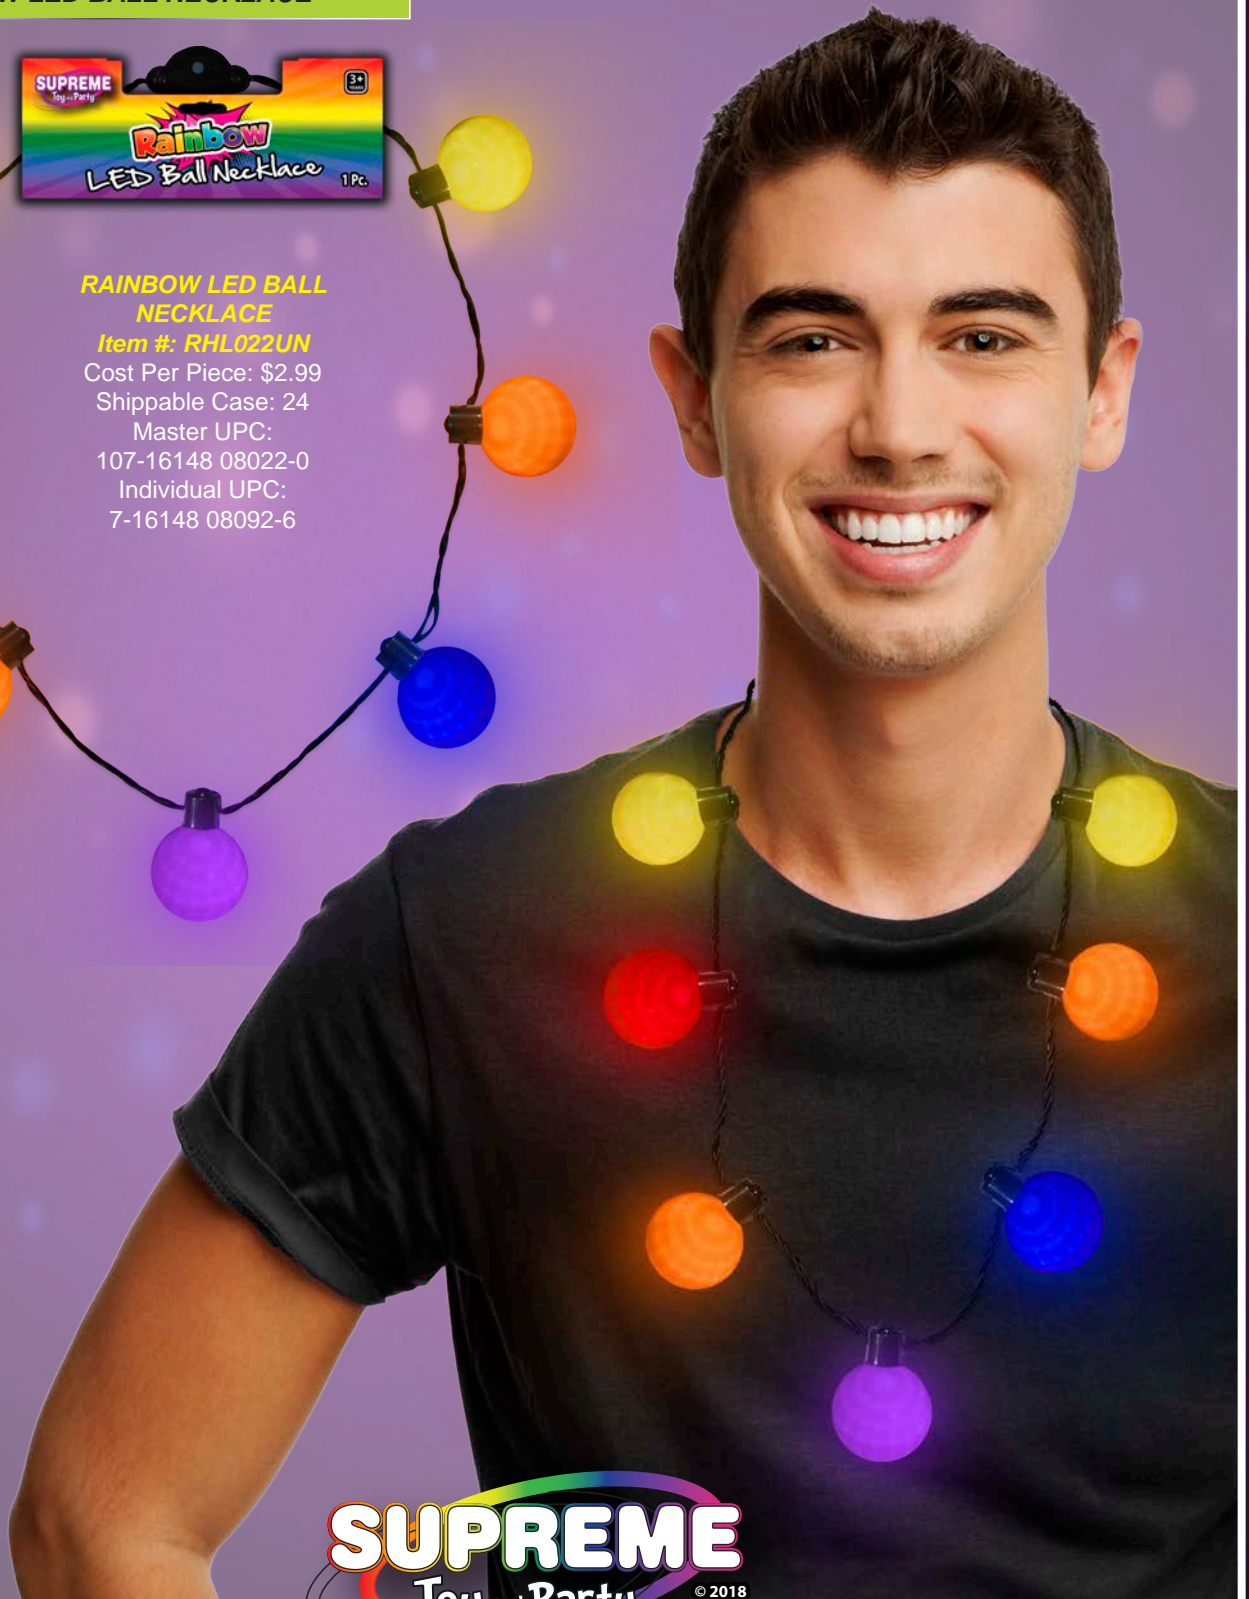

## RAINBOW LED BALL NECKLACE

### RAINBOW LED BALL NECKLACE

Item #: RHL022UN

Cost Per Piece: \$2.99

Shippable Case: 24

Master UPC:

107-16148 08022-0

Individual UPC:

7-16148 08092-6