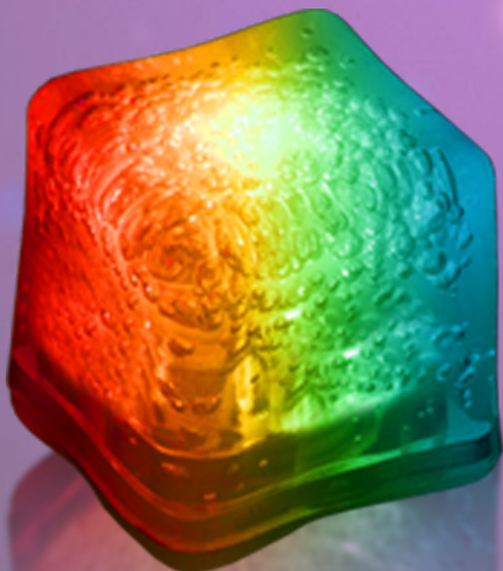

# Pride

4 PK. RAINBOW LITED ICE CUBES

1PK RAINBOW  
LED ICE CUBE  
Item #: LIT717EA

Price Per Piece: \$3.95

Shippable Case: 24

Individual UPC:

7-16148 57717-4

**SUPREME**  
Toy and Party © 2018